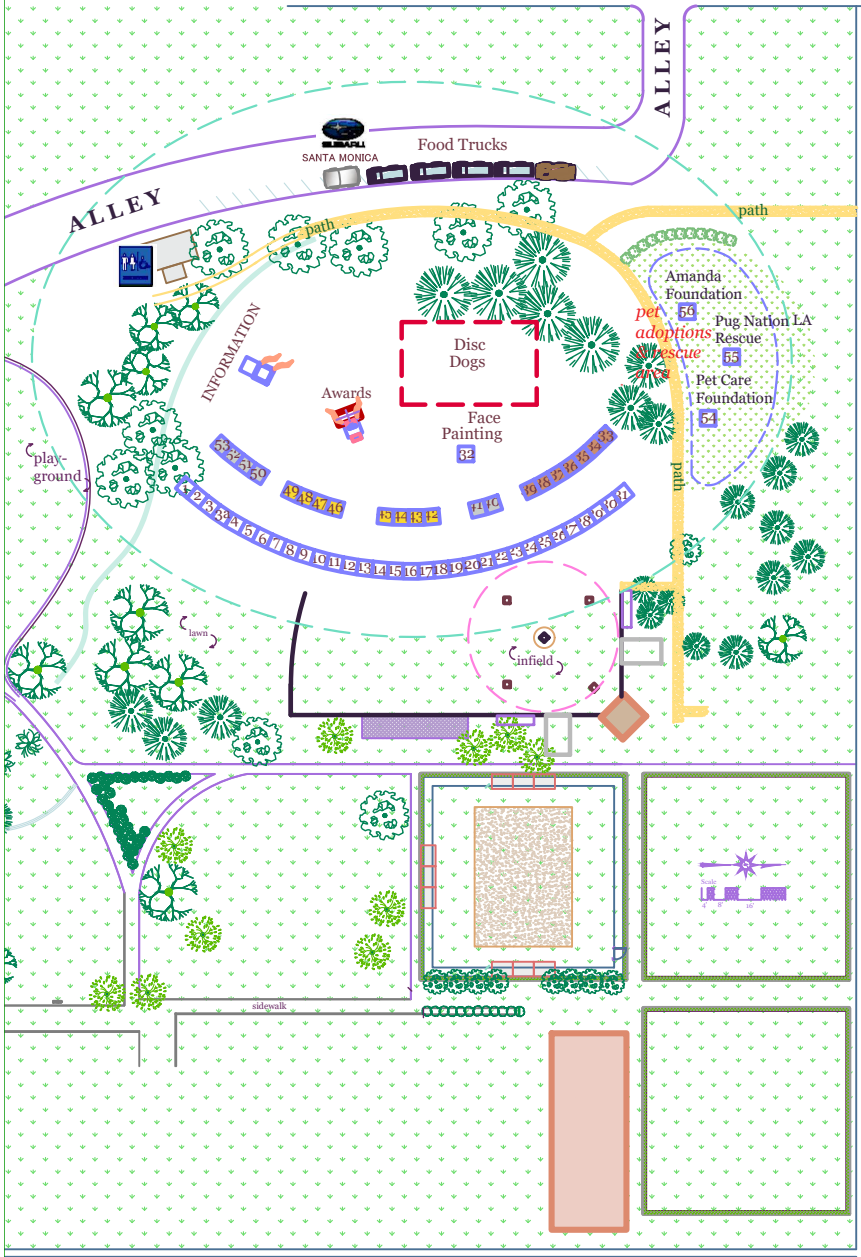

Woofstock 90210

SPALDING DRIVE

ROXBURY DRIVE

PARKING & SHUTTLE STOP - B.H. HIGH SCHOOL

High School
Campus: 241 South Moreno Dr.
Beverly Hills, CA 90212

SPALDING DRIVE

WOOF-STOCK 90210

SHUTTLE STOP - to and from Beverly Hills High School

Roxbury Park:
471 South Roxbury Drive
Beverly Hills, CA 90212

Schedule - November 5th

- 11 a.m. Event Opens
- 11 a.m. Sheepdog Parade
- 11:30 a.m. Disc Dogs in Soc Cal Show - dog agility and tricks
- 12:15 p.m. Pet Parade
(register by 12:15 to participate)
- 1 p.m. Pet Talent Show
(register by 12:15 to participate)
- 1:30 p.m. Pet Talent Show Awards & Random Drawings
- 2:30 p.m. Disc Dogs in So Cal Show Show - dog agility and tricks
- 3:00 p.m. Event Closes

OLYMPIC BLVD

ROXBURY DRIVE