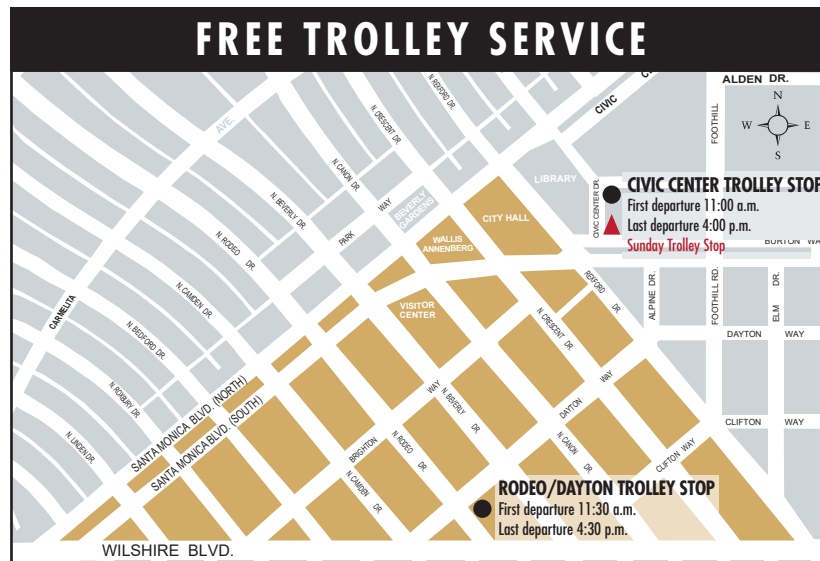

CITY OF BEVERLY HILLS TROLLEY

REGULAR SCHEDULE

Jan - June & Sept - Nov • Saturday & Sunday* • 11am to 5pm

SUMMER SEASON 2019

July 5 to Sept 1 • Tuesday to Sunday* • 11am to 5pm

WINTER HOLIDAY SEASON 2019

Nov 30 to Dec 31 • Tuesday to Sunday* • 11am to 5pm

**Closed Holidays*

Trolley departs Civic Center Trolley Stop on the hour starting at 11 a.m.; last departure at 4 p.m.

Trolley departs Rodeo/Dayton Trolley Stop on the half-hour starting at 11:30 a.m.; last departure at 4:30 p.m.

Visit www.beverlyhills.org/trolley or contact (310) 285-1128 for more information.

This is not a narrated tour. Trolley service subject to change or closure at any time without prior notice due to local circumstances or special events.