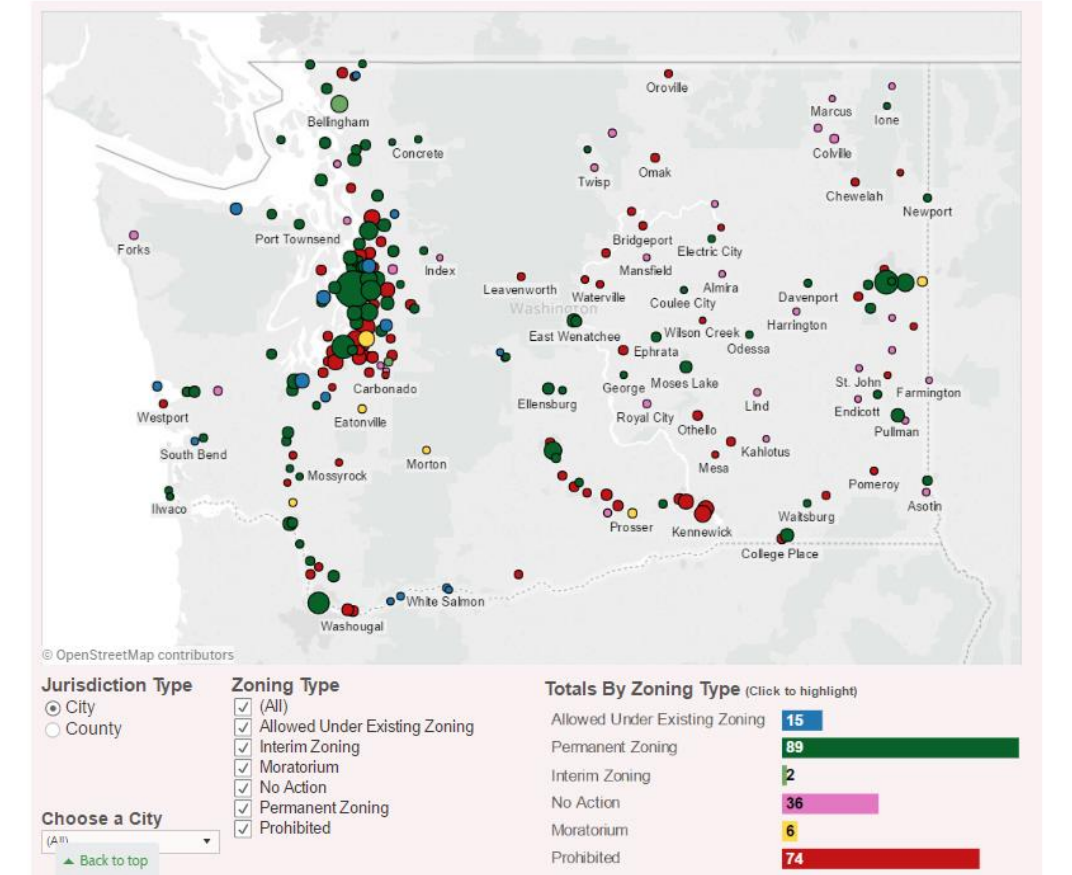

Cities in Washington allowing marijuana sales on some level:

Map of Zoning Ordinances

The state map below contains a wealth of information regarding how local governments across the state have zoned for state-licensed marijuana businesses. MRSC attempts to provide accurate and complete data from all jurisdictions in Washington. For questions or comments regarding this map, please email MRSC.

What counties have adopted for unincorporated areas:

Map of Zoning Ordinances

The state map below contains a wealth of information regarding how local governments across the state have zoned for state-licensed marijuana businesses. MRSC attempts to provide accurate and complete data from all jurisdictions in Washington. For questions or comments regarding this map, please email [MRSC](#).