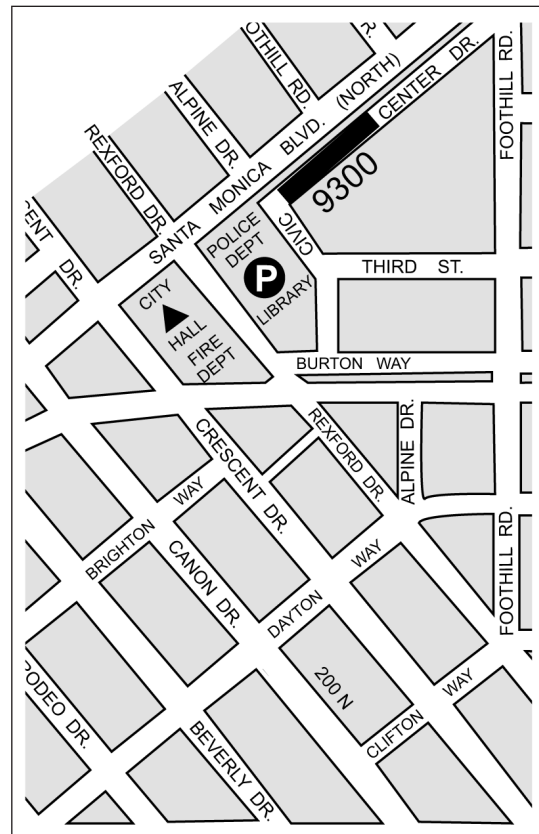

WE ACCEPT

SHOP THE BEVERLY HILLS FARMERS' MARKET

Beverly Hills

Farmer's Market

Open every Sunday, rain or
shine, 9 a.m. to 1 p.m.

9300 block of
Civic Center Drive

www.beverlyhills.org/farmersmarket
310.285.6830