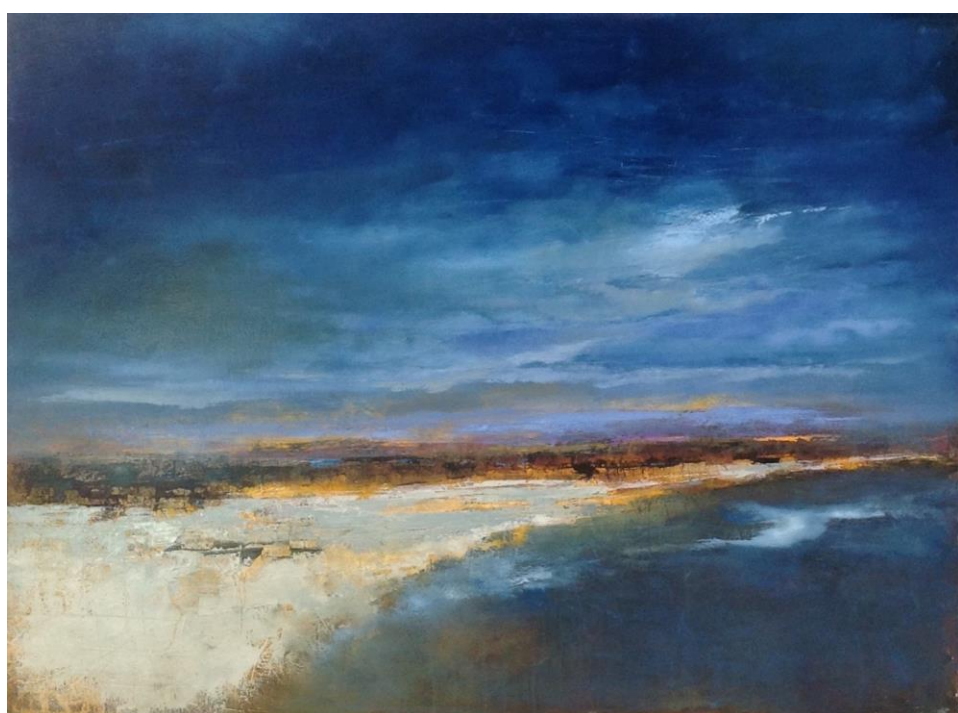

A Special Feature at the May 2018 artSHOW
***Sublime Perspectives: Deep & Wide
Landscapes***

Yoshiko Yamamoto is a traditional linocut printmaker from Japan whose current work celebrates west coast vistas. **Space 228**

Carol Steinberg is a plein air painter and teacher. **Space 123**

Acrylic painter **Donald Archer** pulls apart and throws together views from California highways, as though a technicolor earthquake had just left its mark. **Space 136**

Oil painter **Patrick Dennis** of Cambria renders a seemingly infinite connection between the sea and land of the central California coast. **Space 219**

Chris Blunkell, from England, paints the untrammelled hills of Palm Springs and Coachella Valley with acrylic and charcoal. **Space 229**