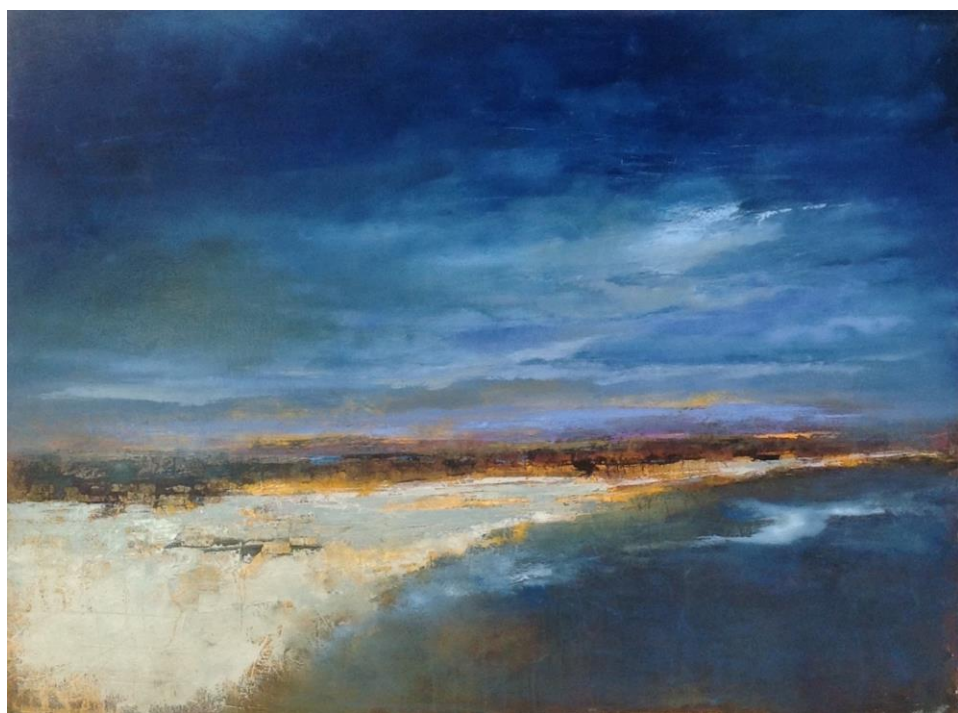

A Special Feature at the May 2018 artSHOW  
***Sublime Perspectives: Deep & Wide  
Landscapes***

**Yoshiko Yamamoto** is a traditional linocut printmaker from Japan whose current work celebrates west coast vistas. **Space 228**

**Carol Steinberg** is a plein air painter and teacher. **Space 123**

Acrylic painter **Donald Archer** pulls apart and throws together views from California highways, as though a technicolor earthquake had just left its mark. **Space 136**

Oil painter **Patrick Dennis** of Cambria renders a seemingly infinite connection between the sea and land of the central California coast. **Space 219**

**Chris Blunkell**, from England, paints the untrammelled hills of Palm Springs and Coachella Valley with acrylic and charcoal. **Space 229**