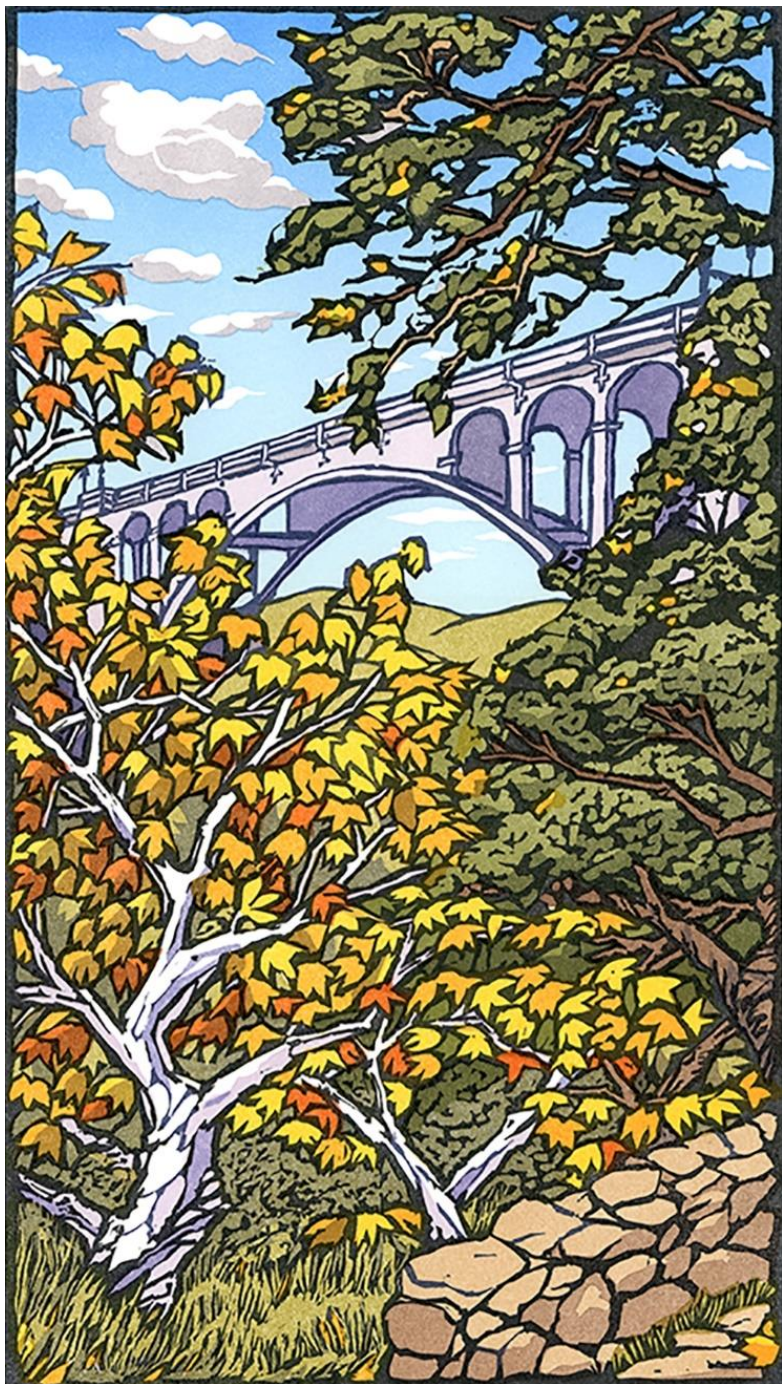

A Special Feature at the May 2018 artSHOW  
***Sublime Perspectives: Deep & Wide  
Landscapes***

**Yoshiko Yamamoto** is a traditional linocut printmaker from Japan whose current work celebrates west coast vistas. **Space 228**

**Carol Steinberg** is a plein air painter and teacher. **Space 123**

Acrylic painter **Donald Archer** pulls apart and throws together views from California highways, as though a technicolor earthquake had just left its mark. **Space 136**

Oil painter **Patrick Dennis** of Cambria renders a seemingly infinite connection between the sea and land of the central California coast. **Space 219**

**Chris Blunkell**, from England, paints the untrammelled hills of Palm Springs and Coachella Valley with acrylic and charcoal. **Space 229**