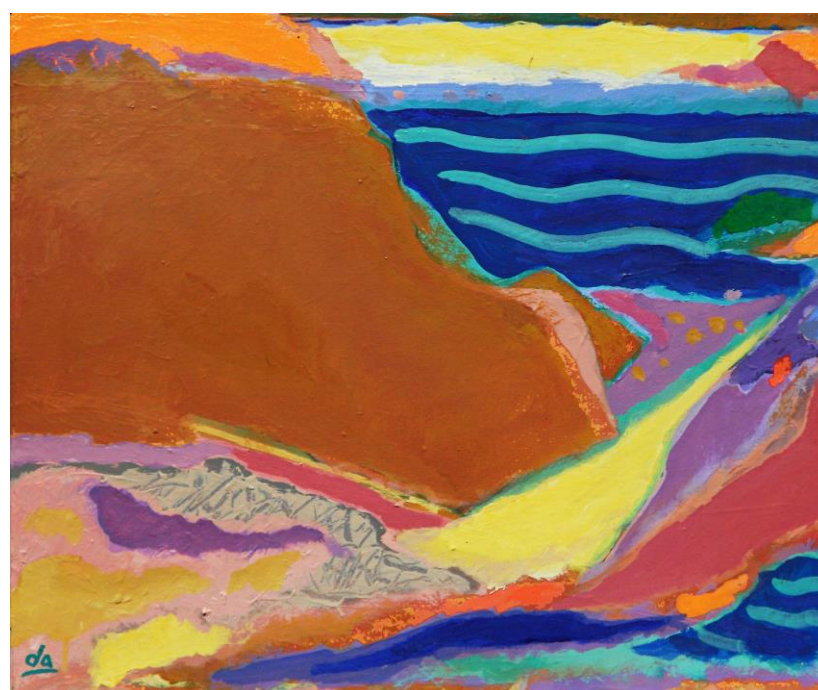

A Special Feature at the May 2018 artSHOW
***Sublime Perspectives: Deep & Wide
Landscapes***

Yoshiko Yamamoto is a traditional linocut printmaker from Japan whose current work celebrates west coast vistas. **Space 228**

Carol Steinberg is a plein air painter and teacher. **Space 123**

Acrylic painter **Donald Archer** pulls apart and throws together views from California highways, as though a technicolor earthquake had just left its mark. **Space 136**

Oil painter **Patrick Dennis** of Cambria renders a seemingly infinite connection between the sea and land of the central California coast. **Space 219**

Chris Blunkell, from England, paints the untrammelled hills of Palm Springs and Coachella Valley with acrylic and charcoal. **Space 229**