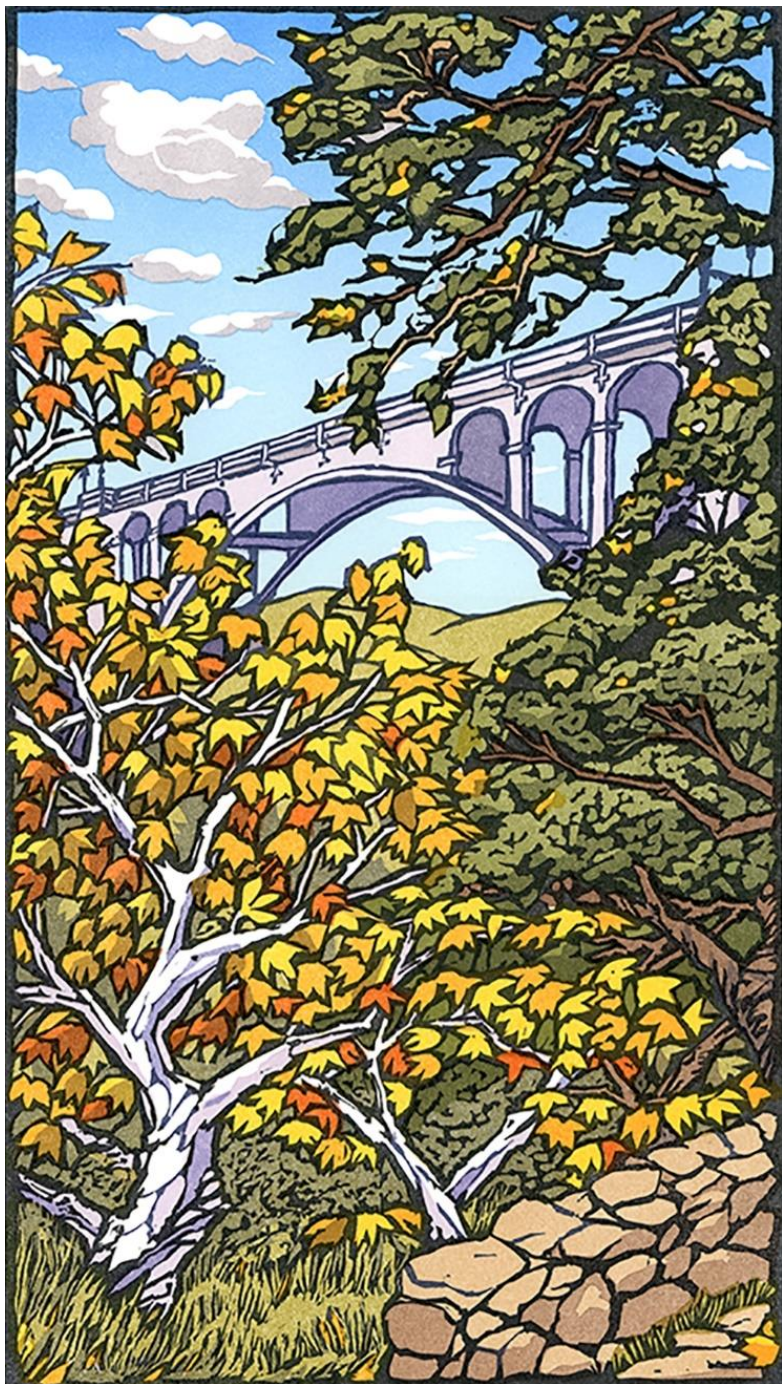

A Special Feature at the May 2018 artSHOW
***Sublime Perspectives: Deep & Wide
Landscapes***

Yoshiko Yamamoto is a traditional linocut printmaker from Japan whose current work celebrates west coast vistas. **Space 228**

Carol Steinberg is a plein air painter and teacher. **Space 123**

Acrylic painter **Donald Archer** pulls apart and throws together views from California highways, as though a technicolor earthquake had just left its mark. **Space 136**

Oil painter **Patrick Dennis** of Cambria renders a seemingly infinite connection between the sea and land of the central California coast. **Space 219**

Chris Blunkell, from England, paints the untrammelled hills of Palm Springs and Coachella Valley with acrylic and charcoal. **Space 229**