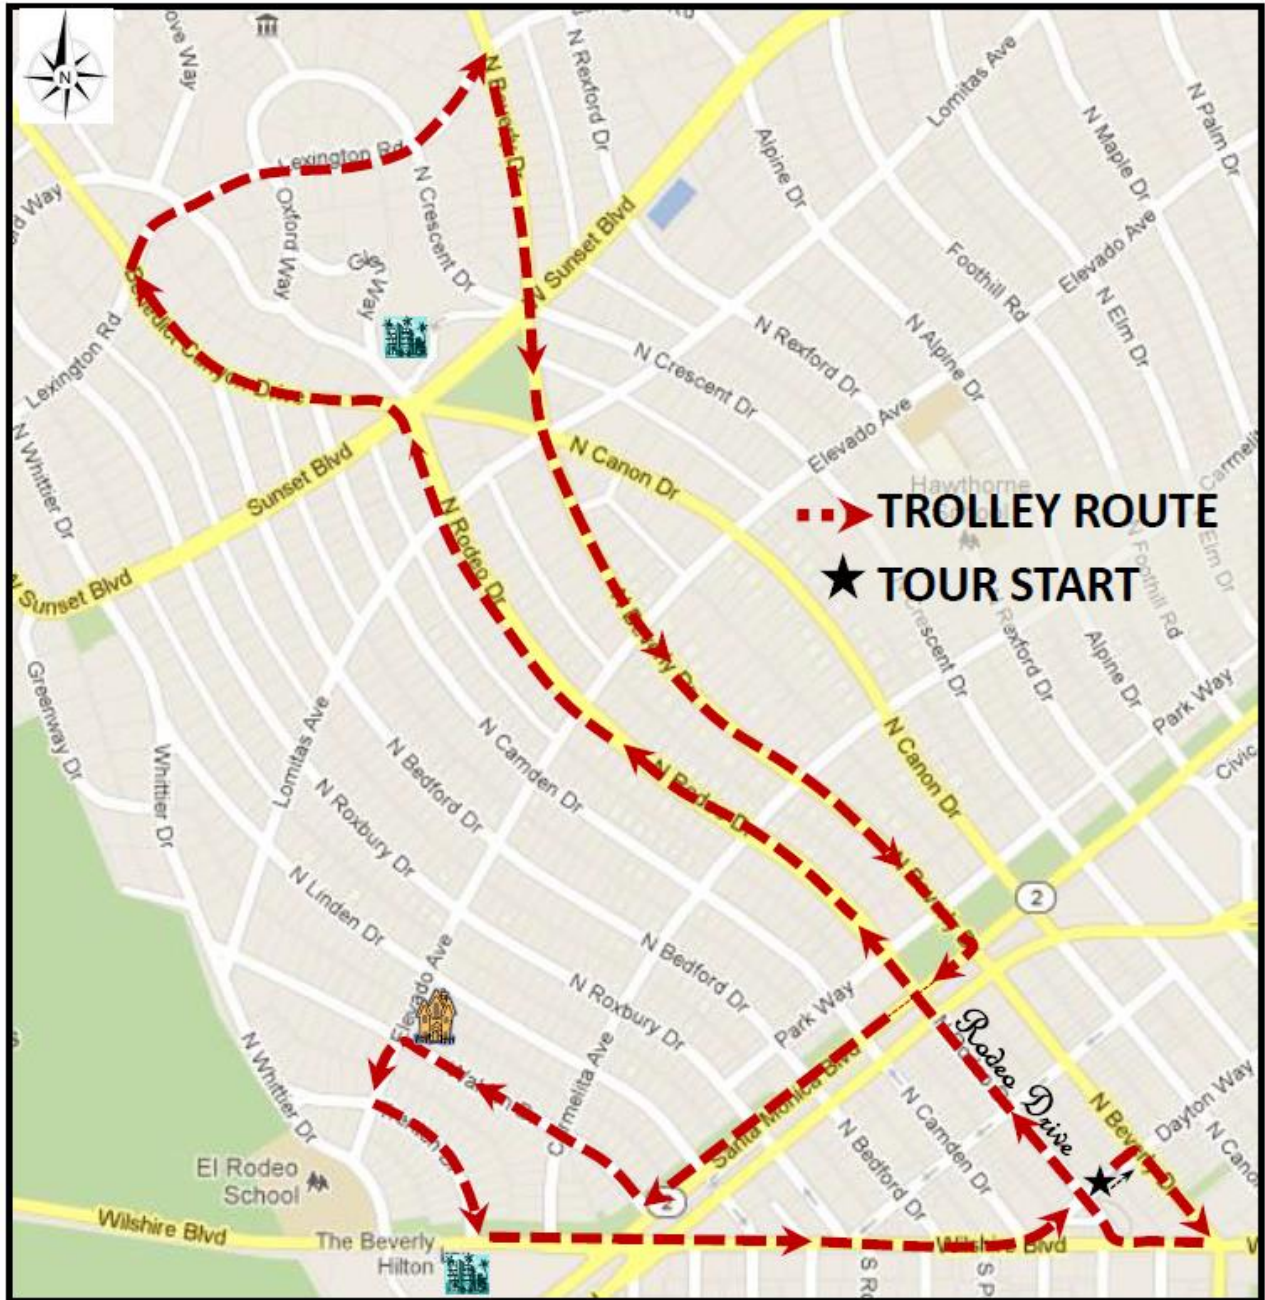

# City of Beverly Hills TROLLEY

## ROUTE MAP

For additional information, please contact the trolley hotline at (310) 285-1128  
[www.beverlyhills.org/trolley](http://www.beverlyhills.org/trolley)