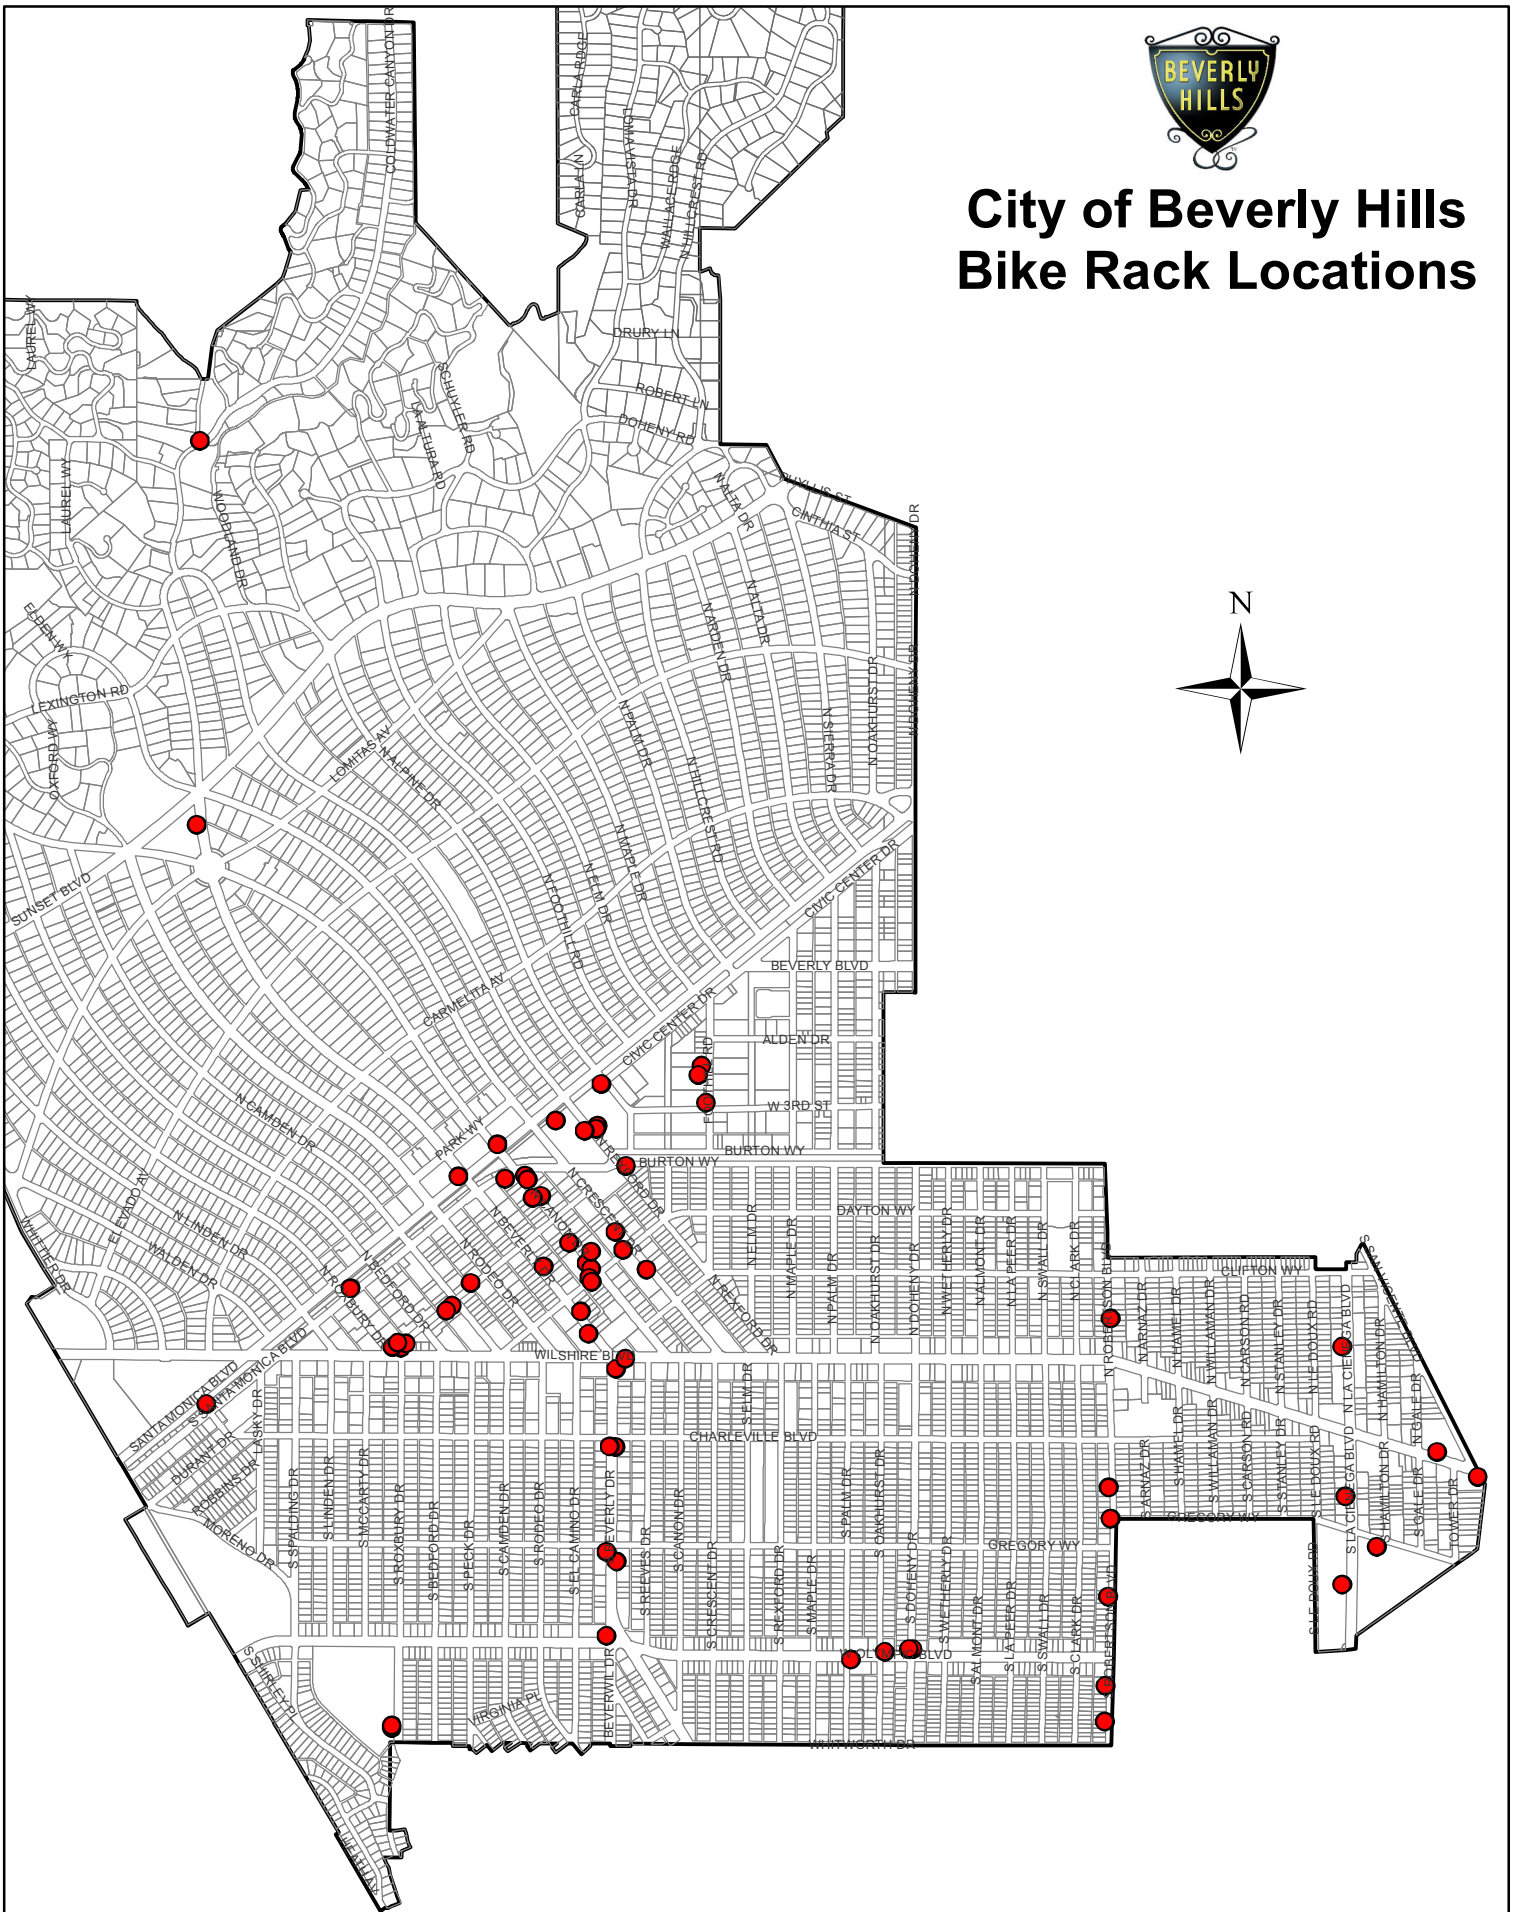

City of Beverly Hills Bike Rack Locations

Updated 12-1-2016