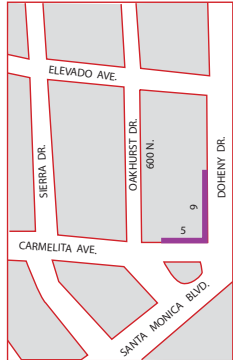

The 4 parking facilities below are available for overnight parking. Vehicles displaying an overnight parking permit may park for free if entering and exiting according to the following schedule.

Facility	Enter Between	Exit Between
1 321 S. La Cienega Blvd.	6PM and 11PM	6AM and 9AM
2 216 S. Beverly Drive	6PM and 12AM	6AM and 9AM
3 450 N. Rexford Drive	6PM and 2AM	6AM and 9AM
4 221 N. Crescent Drive	6PM and 12AM	6AM and 9AM