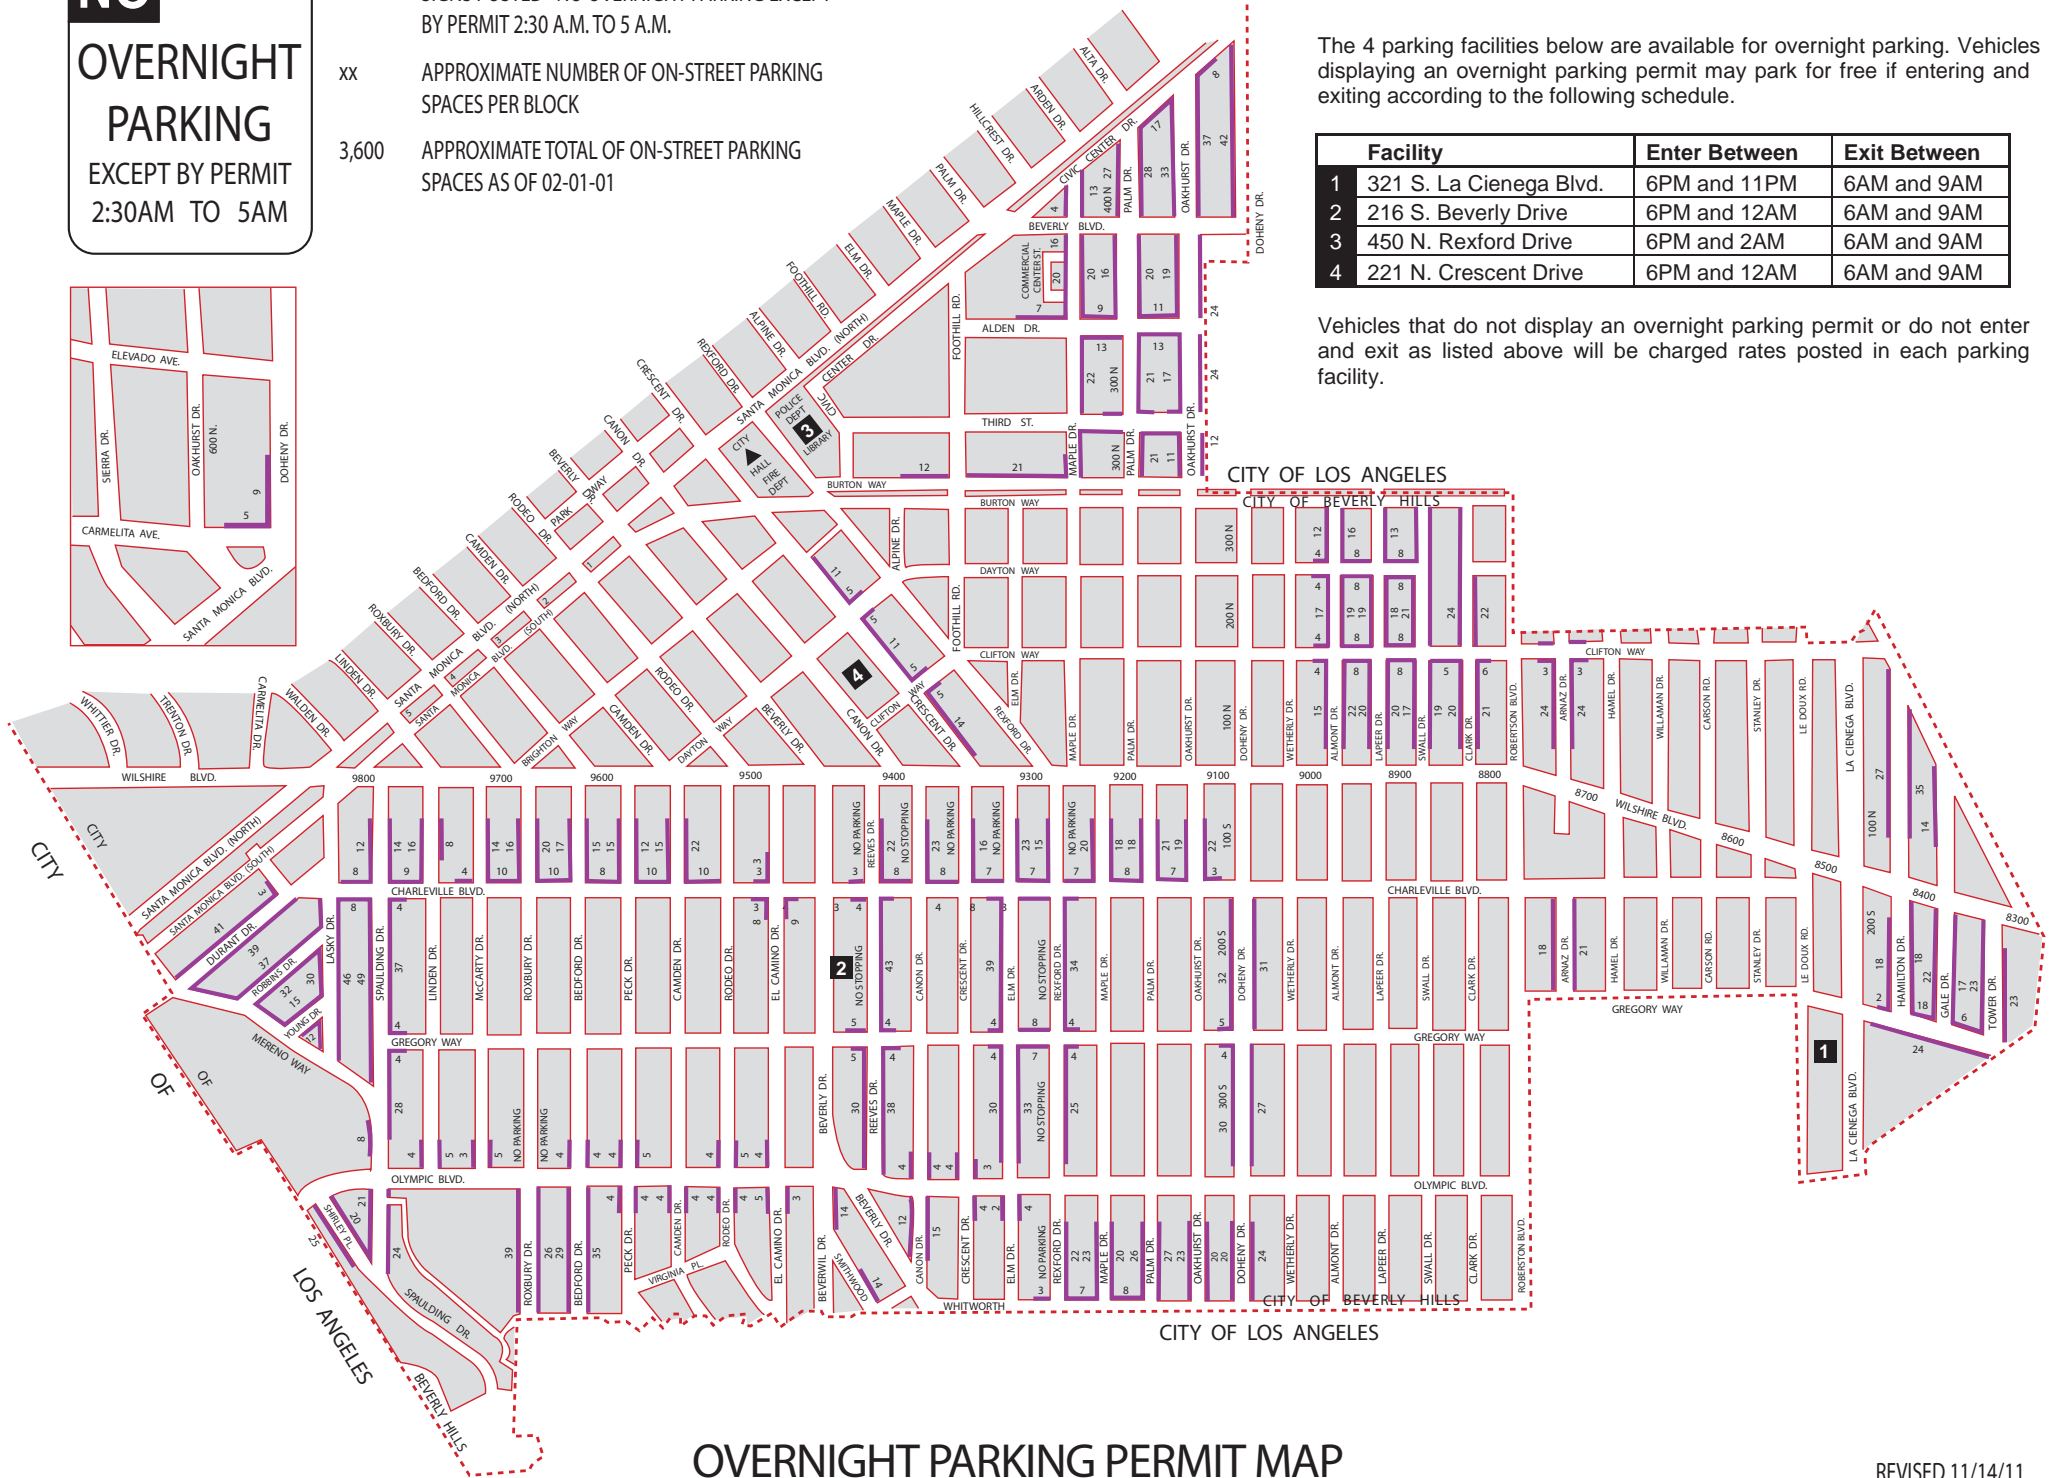

NO
OVERNIGHT
PARKING
EXCEPT BY PERMIT
2:30AM TO 5AM

- SIGNS POSTED--NO OVERNIGHT PARKING EXCEPT BY PERMIT 2:30 A.M. TO 5 A.M.
- xx APPROXIMATE NUMBER OF ON-STREET PARKING SPACES PER BLOCK
- 3,600 APPROXIMATE TOTAL OF ON-STREET PARKING SPACES AS OF 02-01-01

The 4 parking facilities below are available for overnight parking. Vehicles displaying an overnight parking permit may park for free if entering and exiting according to the following schedule.

Facility	Enter Between	Exit Between
1 321 S. La Cienega Blvd.	6PM and 11PM	6AM and 9AM
2 216 S. Beverly Drive	6PM and 12AM	6AM and 9AM
3 450 N. Rexford Drive	6PM and 2AM	6AM and 9AM
4 221 N. Crescent Drive	6PM and 12AM	6AM and 9AM

Vehicles that do not display an overnight parking permit or do not enter and exit as listed above will be charged rates posted in each parking facility.

OVERNIGHT PARKING PERMIT MAP