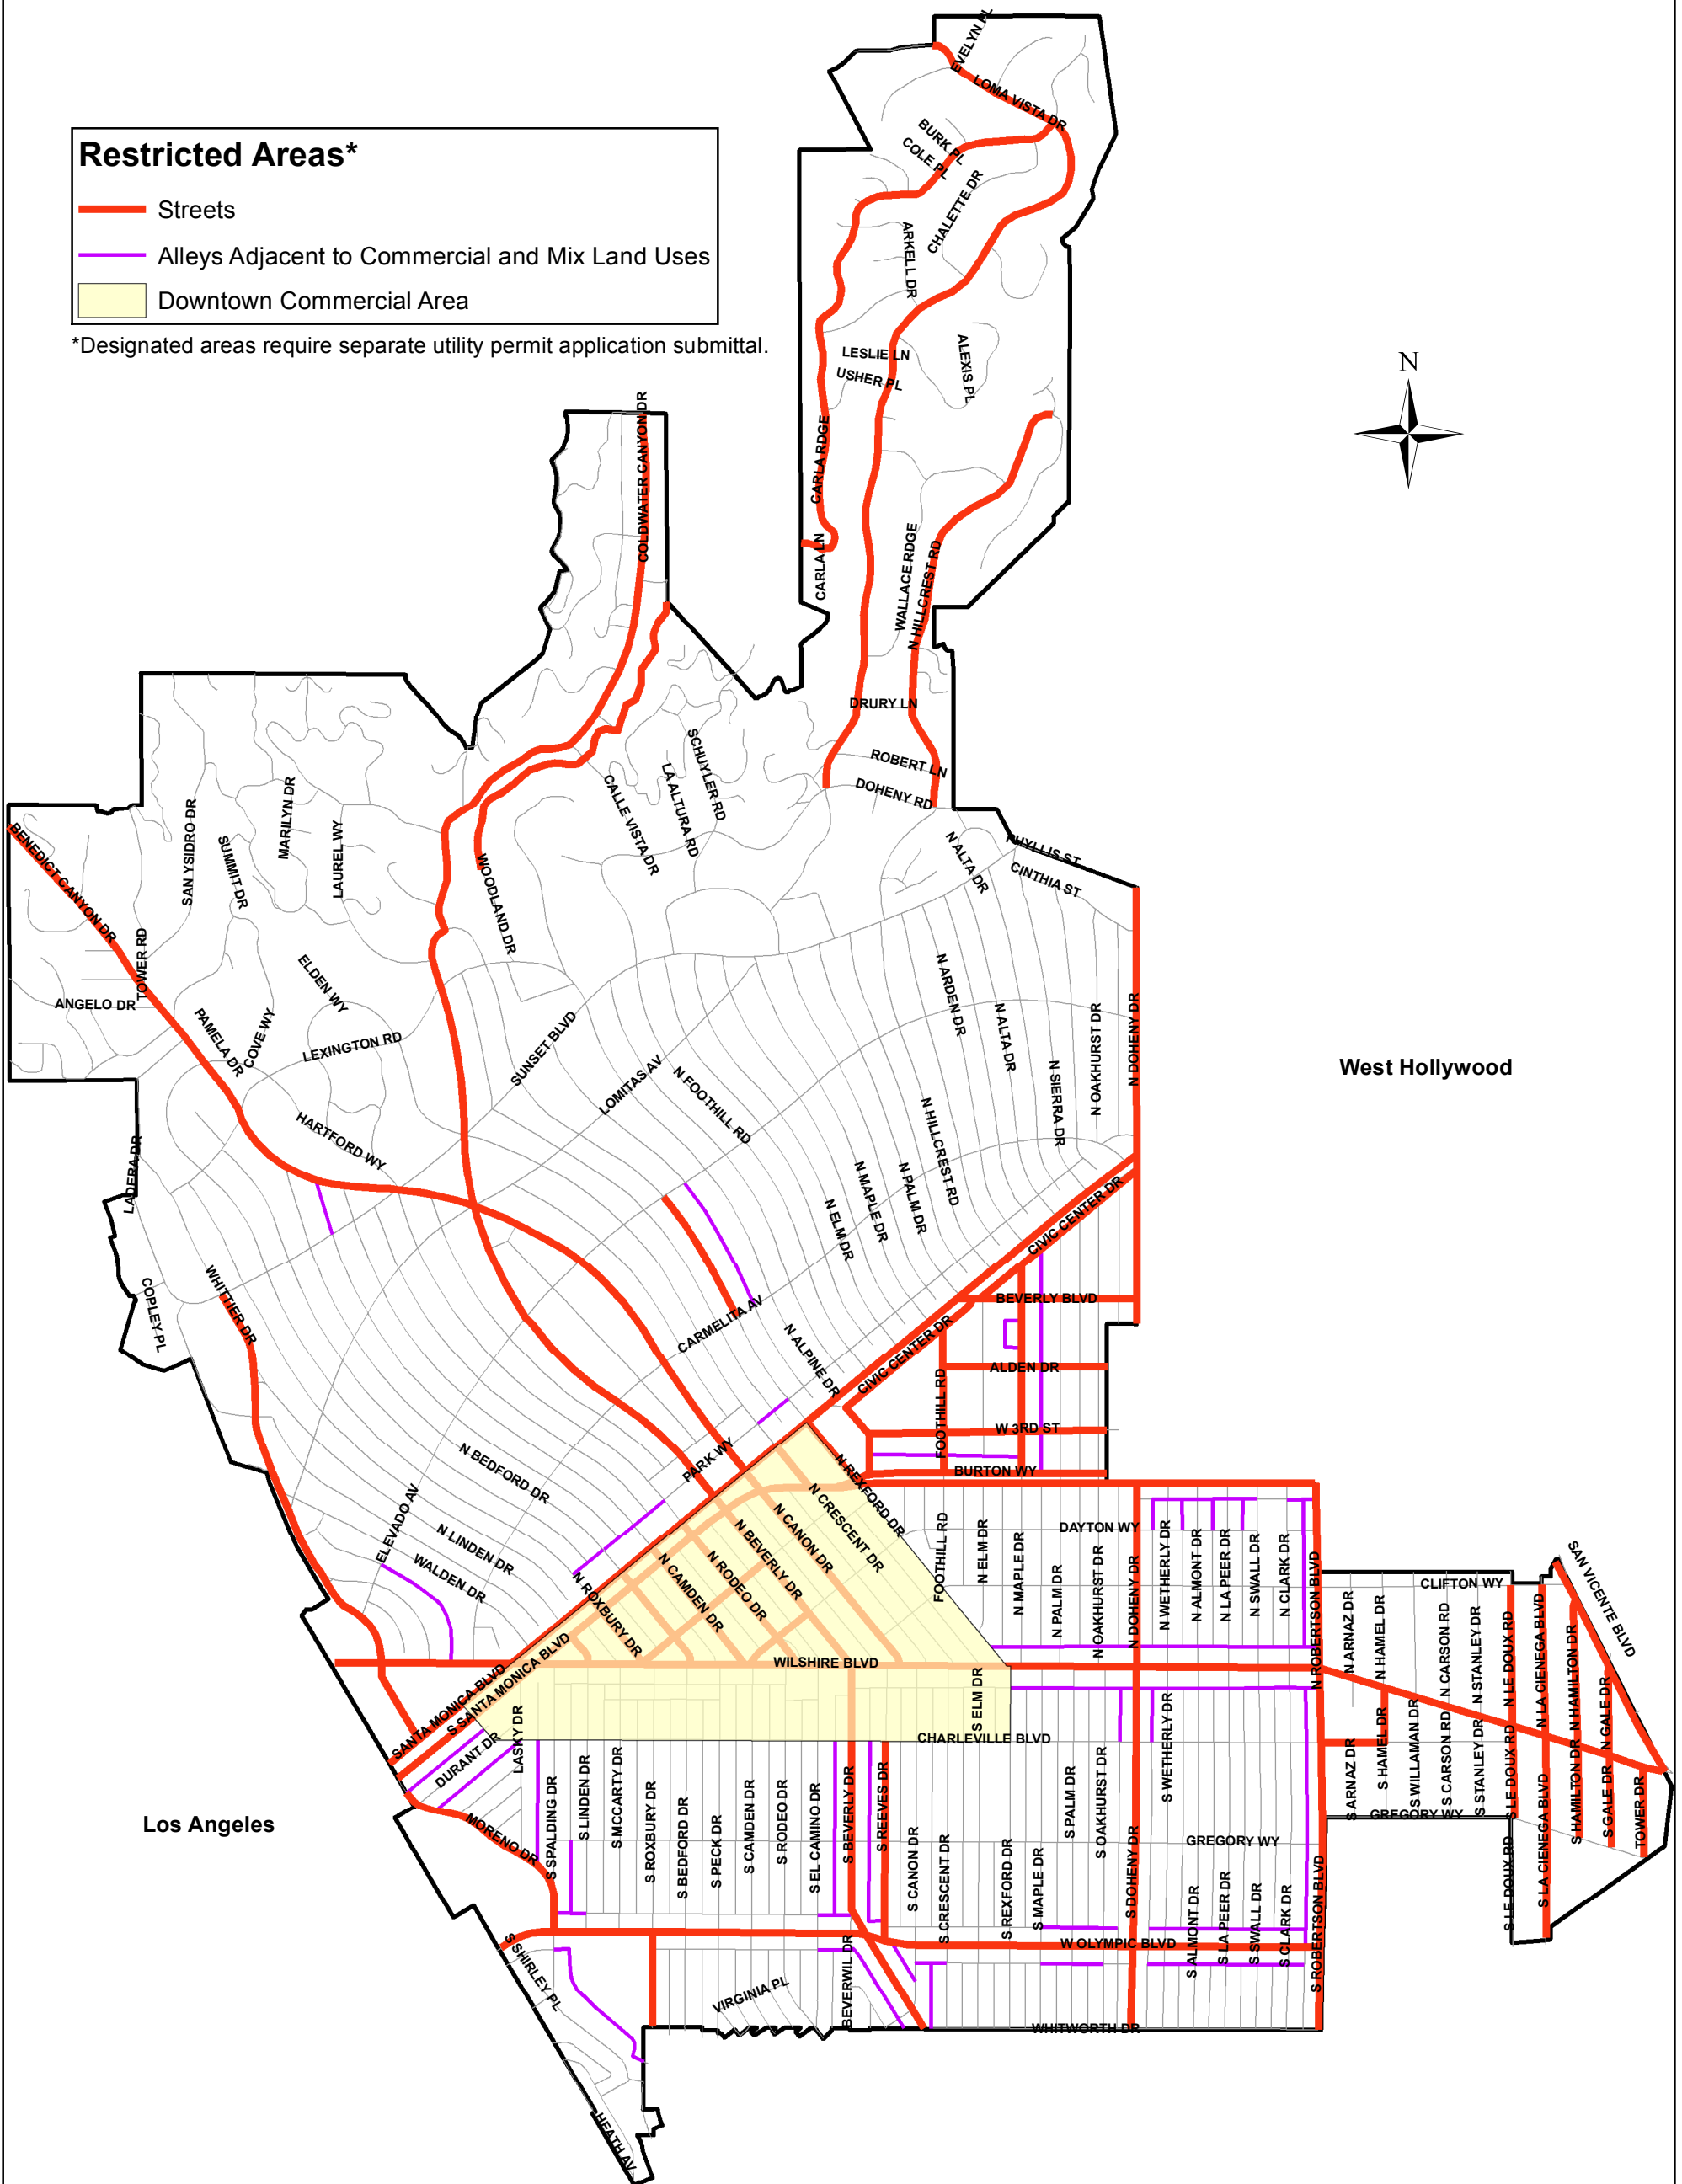

Restricted Work Areas from Annual Blanket Utility Permit

Restricted Areas*

- Streets
- Alleys Adjacent to Commercial and Mix Land Uses
- Downtown Commercial Area

*Designated areas require separate utility permit application submittal.

This map is tentative and may change at any time. The City of Beverly Hills makes no representations or warranties of any kind with respect to the accuracy of the information or data furnished herein.