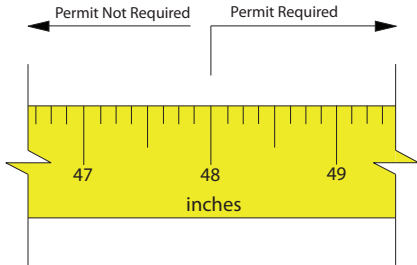

# PROTECTED TREE MEASUREMENT ILLUSTRATION

A Heritage Tree is any tree with a trunk circumference of forty eight (48) inches or more, measured at a height of four feet six inches (4'6") above natural grade

# PROTECTED TREE YARD DIAGRAM

**LEGEND**

-  PROTECTED TREE
-  UNPROTECTED TREE
-  FRONT YARD
-  STREET SIDE YARD