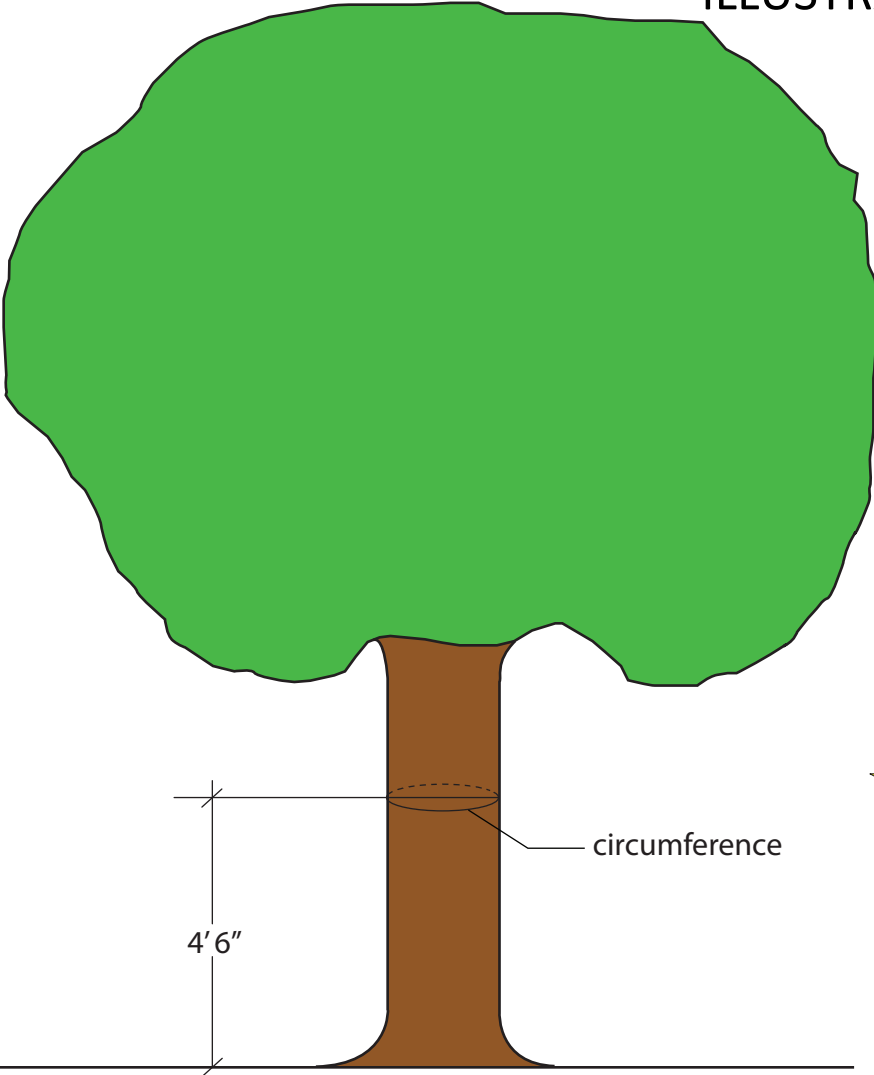

# PROTECTED TREE MEASUREMENT ILLUSTRATION

A Heritage Tree is any tree with a trunk circumference of forty eight (48) inches or more, measured at a height of four feet six inches (4'6") above natural grade

# PROTECTED TREE YARD DIAGRAM

**LEGEND**

-  PROTECTED TREE
-  UNPROTECTED TREE
-  FRONT YARD
-  STREET SIDE YARD