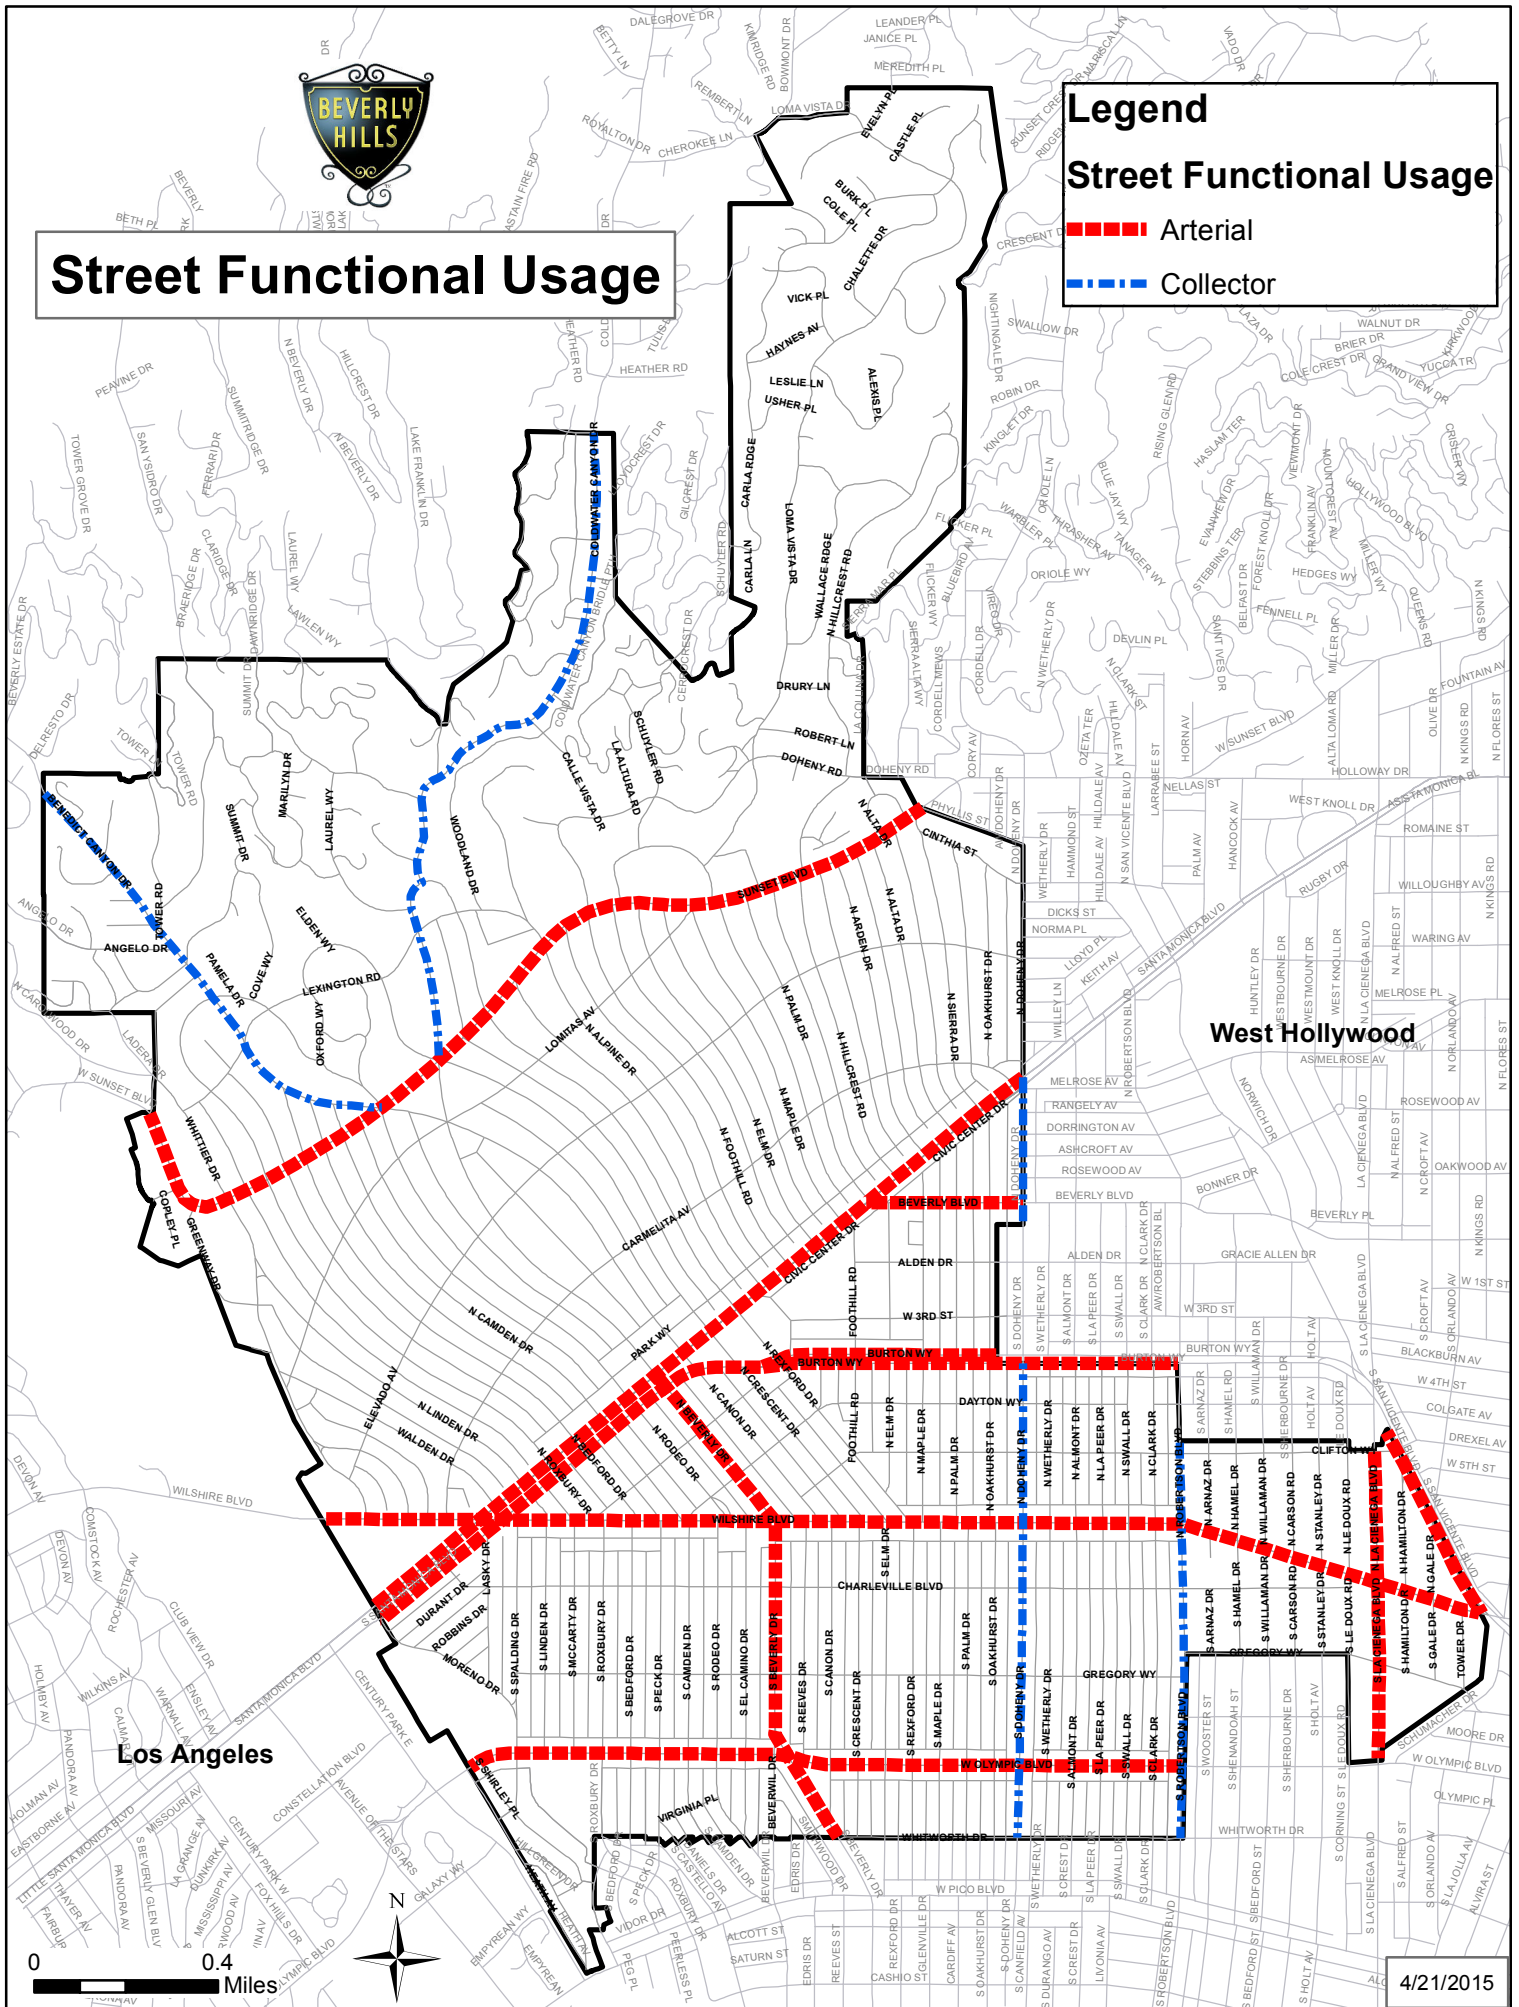

### Legend

#### Street Functional Usage

- Arterial (Red dashed line)
- Collector (Blue dashed line)

# Street Functional Usage

West Hollywood

Los Angeles