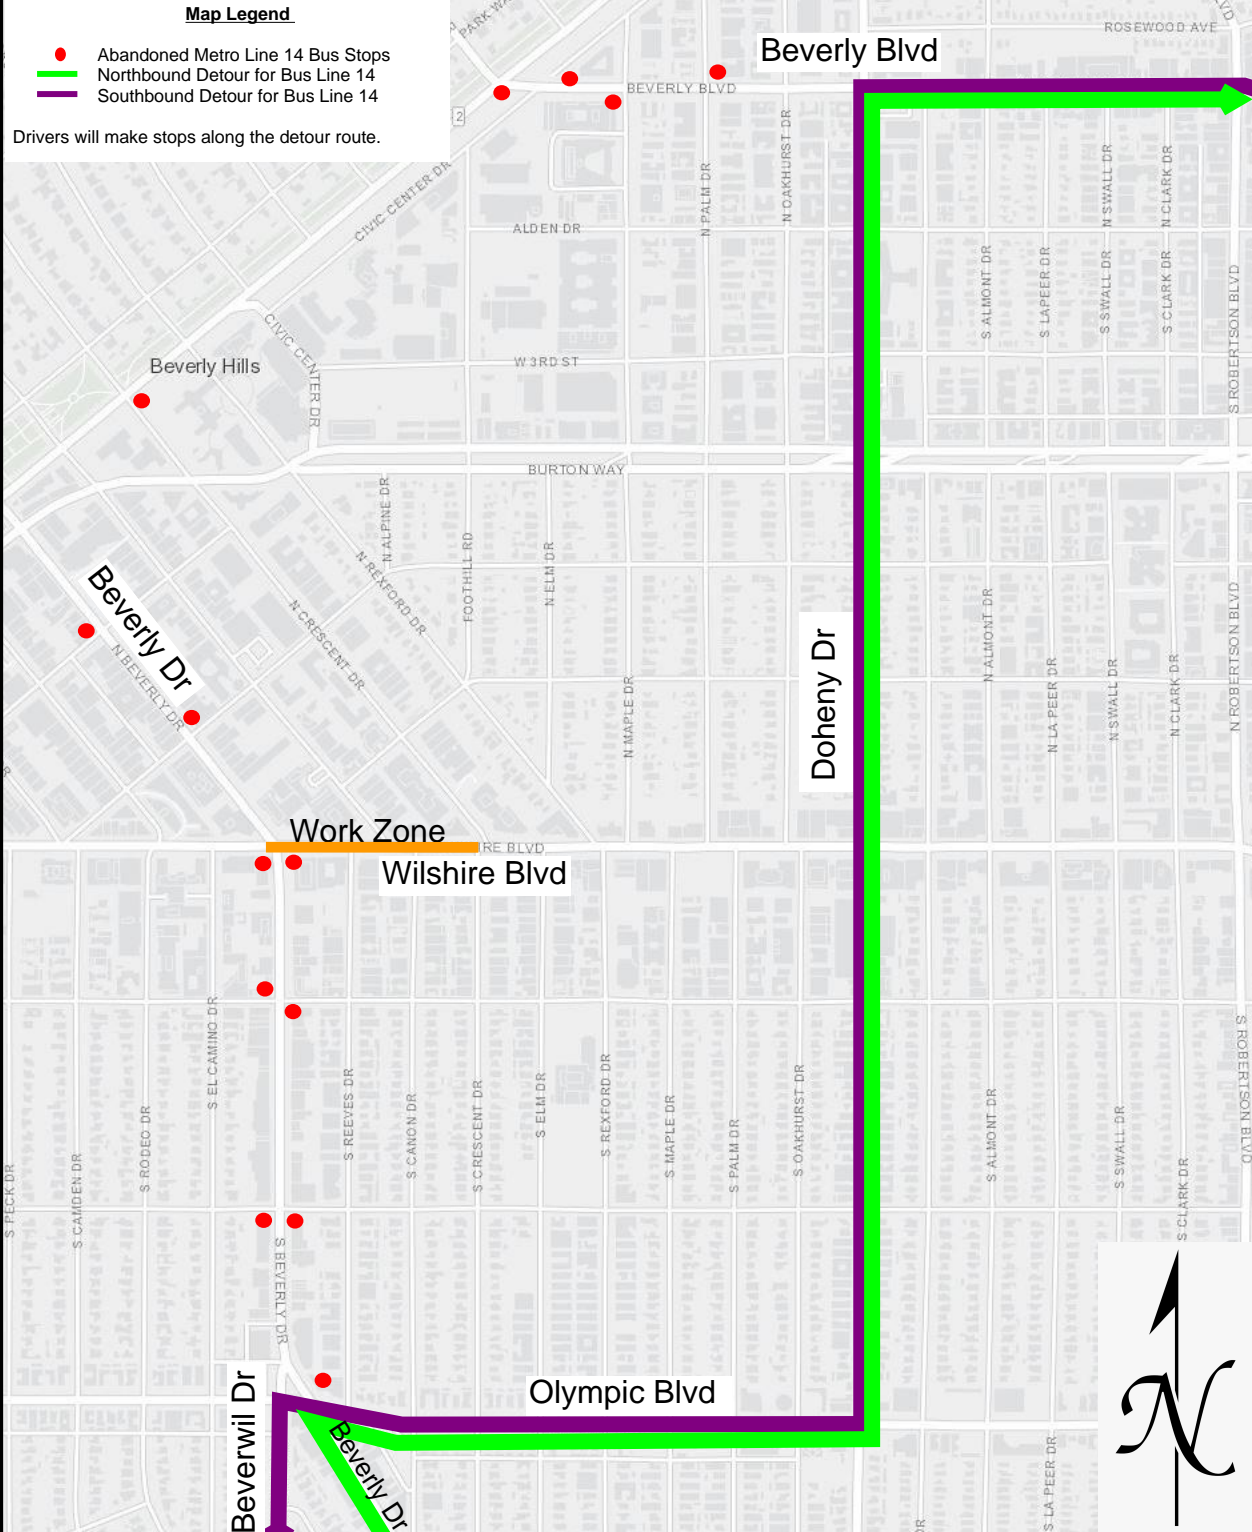

**Map Legend**

- Abandoned Metro Line 14 Bus Stops
- Northbound Detour for Bus Line 14
- Southbound Detour for Bus Line 14

Drivers will make stops along the detour route.

Beverly Blvd

ROSEWOOD AVE

BEVERLY BLVD

Beverly Hills

Beverly Dr  
N BEVERLY DR

Work Zone

Wilshire Blvd

Doherty Dr

Olympic Blvd

Beverwil Dr

Beverly Dr