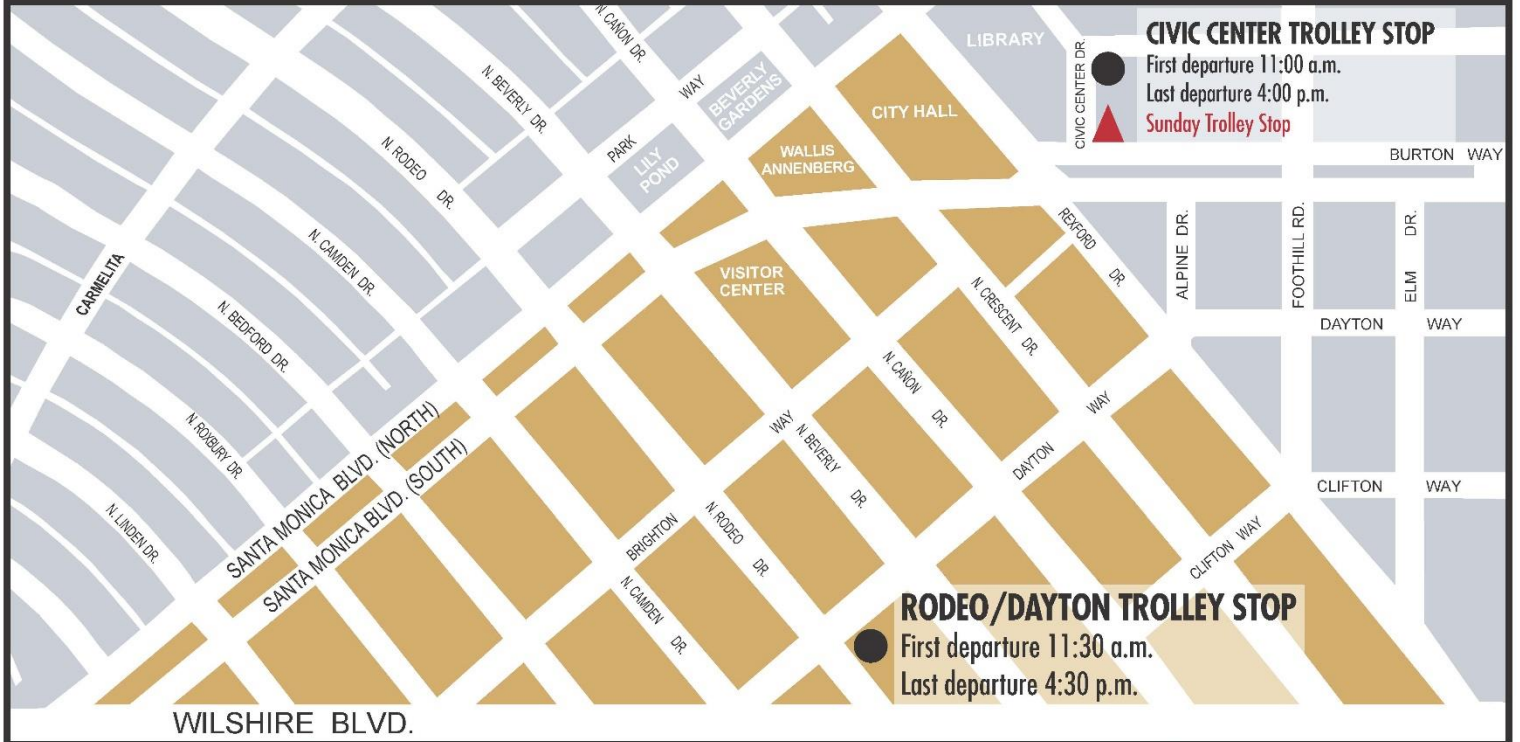

# CITY OF BEVERLY HILLS TROLLEY

## FREE TROLLEY SERVICE

#### \*Closed on Holidays

Trolley departs Civic Center Trolley Stop on the hour starting at 11 a.m.; last departure at 4 p.m.  
Trolley departs Rodeo/Dayton Trolley Stop on the half-hour starting at 11:30 a.m.; last departure at 4:30 p.m.  
Trolley loading on Burton Way in front of Beverly Hills Courthouse on Sunday.